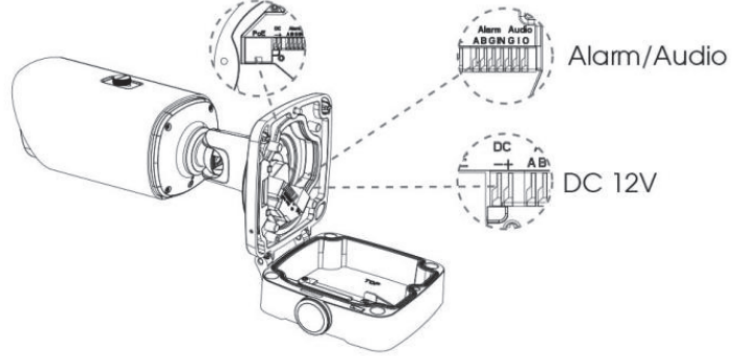

## Yapı Őeması:

microSD/SDHC/SDXC Card Slot

Reset

Light Sensor

IR LEDs

Lens

Ethernet Port (PoE)

Alarm/Audio